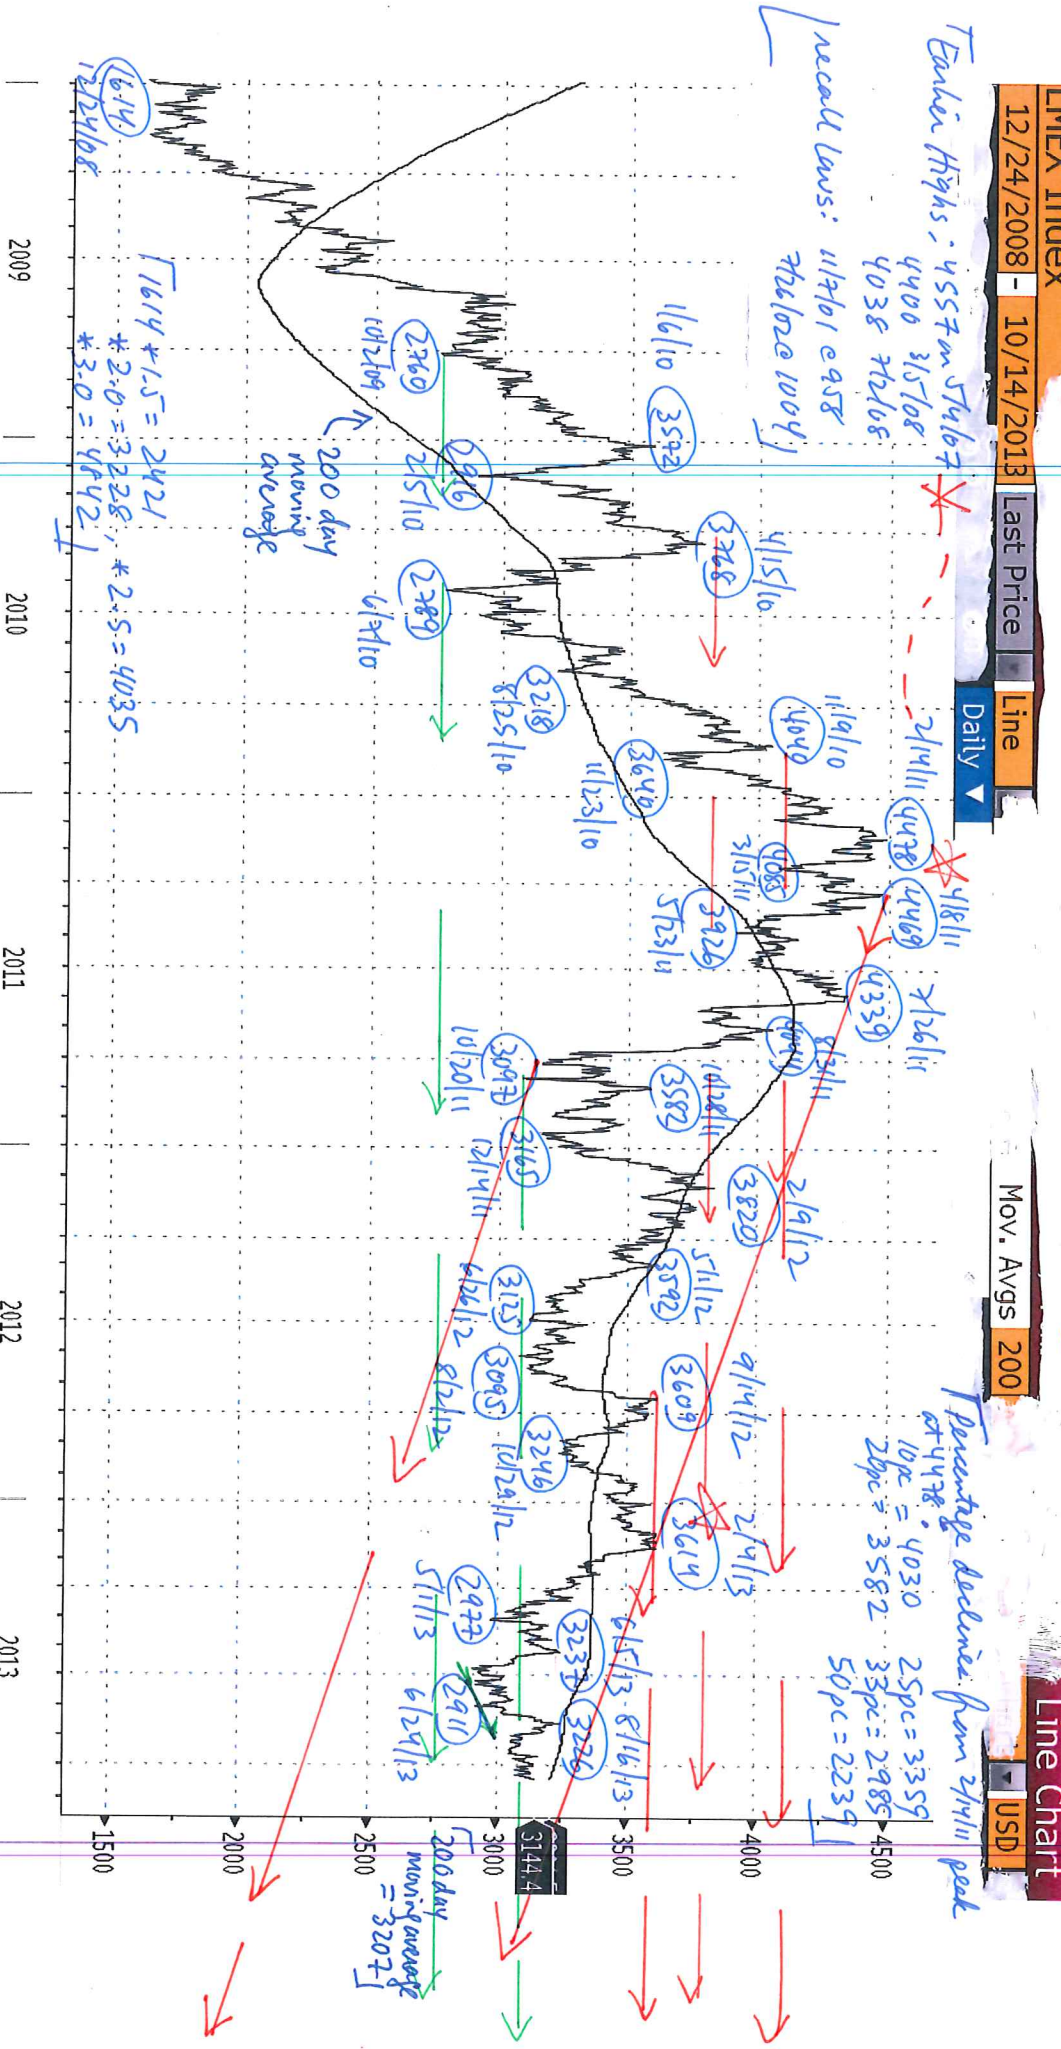

LONDON METAL EXCHANGE (BASE METALS) INDEX

LMEX
On 14 Oct
10/14/13 close
C 3144.4

BEAR TRENDS since
February/April 2011

From @ Leo Harland 10/15/13 for the essay "Showing the Way: Base Metals"